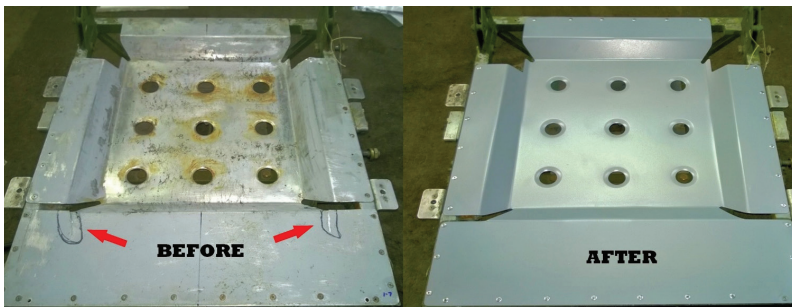

Seat Repair Services

Lead Time: Variable, contact us for an accurate time estimate.

Warranty: Each unit includes a one year warranty from date of overhaul, provided it has not been abused, altered or subject to abnormal use.