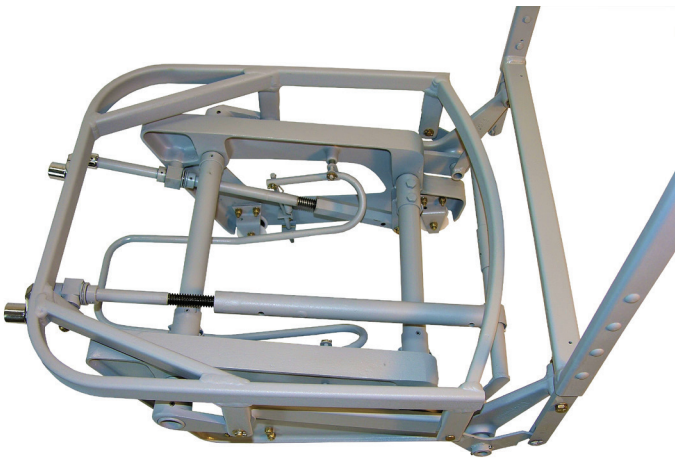

Interior Components

Lead Time: Variable, contact us for an accurate time estimate.

Warranty: Each unit includes a one year warranty from date of overhaul, provided it has not been abused, altered or subject to abnormal use.