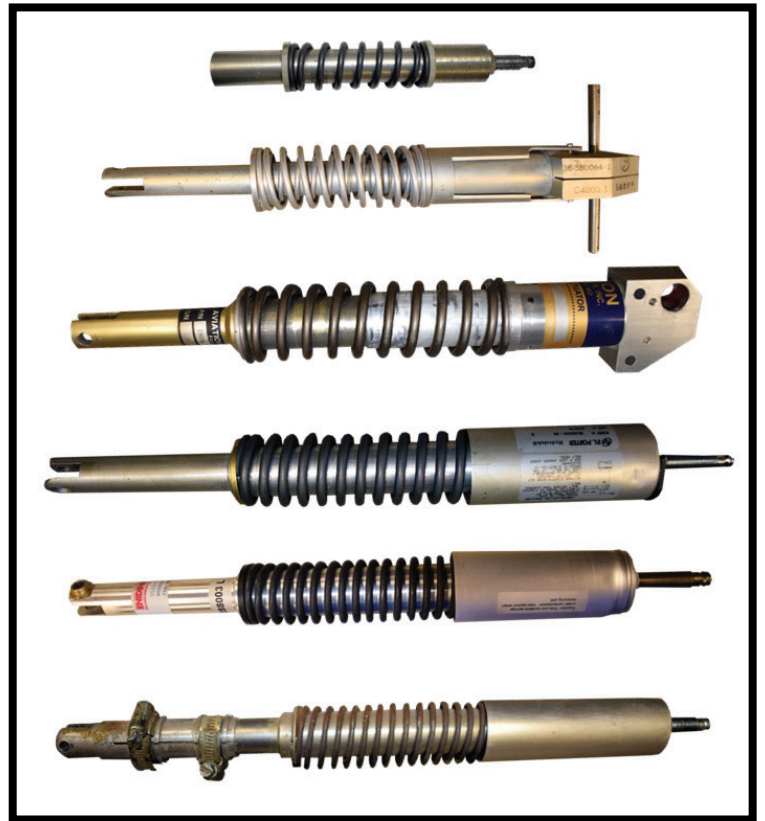

AvFab CRS Services