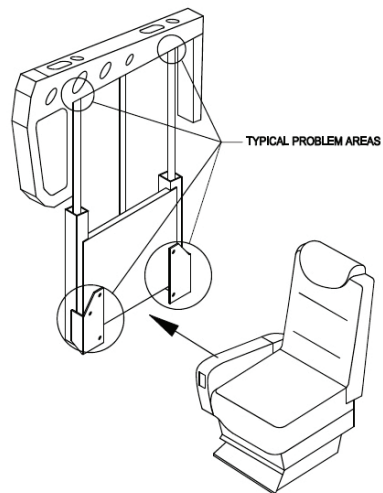

Seat Repair Services

Lead Time: Variable, contact us for an accurate time estimate.

Warranty: Each unit includes a one year warranty from date of overhaul, provided it has not been abused, altered or subject to abnormal use.