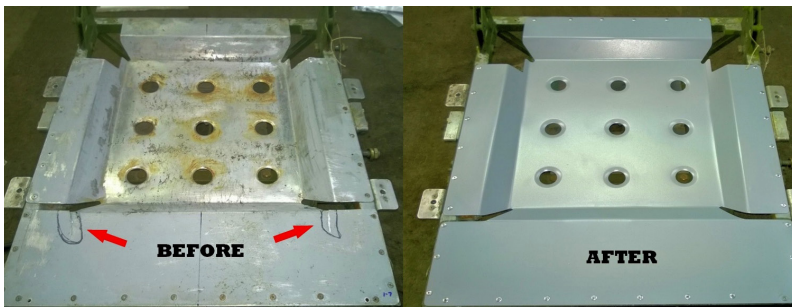

Seat Repair Services

Lead Time: Variable, contact us for an accurate time estimate.

Warranty: Each unit includes a one year warranty from date of overhaul, provided it has not been abused, altered or subject to abnormal use.