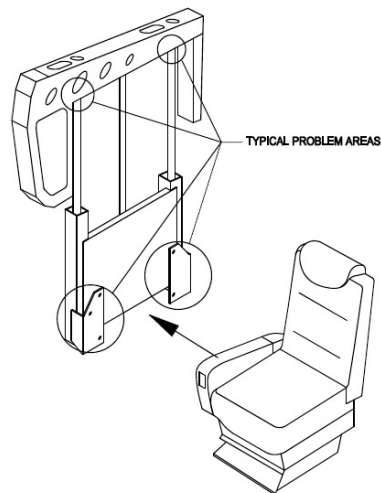

Seat Repair Services

Lead Time: Variable, contact us for an accurate time estimate.

Warranty: Each unit includes a one year warranty from date of overhaul, provided it has not been abused, altered or subject to abnormal use.