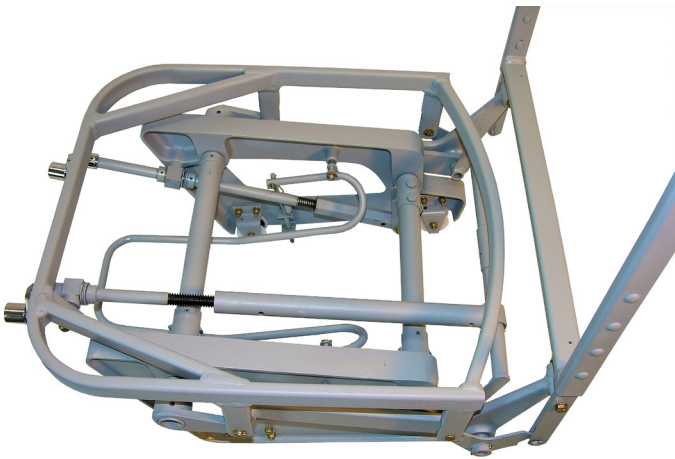

Interior Components

Lead Time: Variable, contact us for an accurate time estimate.

Warranty: Each unit includes a one year warranty from date of overhaul, provided it has not been abused, altered or subject to abnormal use.