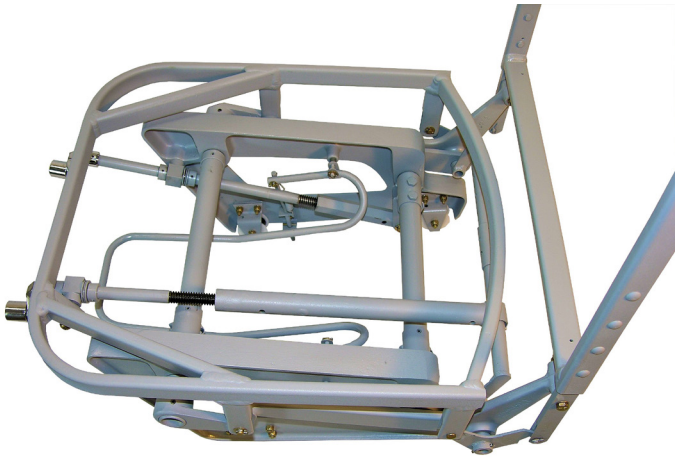

Seat Repair Services

Lead Time: Variable, contact us for an accurate time estimate.

Warranty: Each unit includes a one year warranty from date of overhaul, provided it has not been abused, altered or subject to abnormal use.