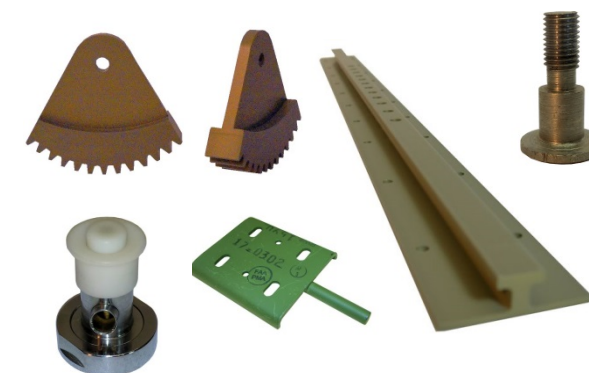

High Density Seating

Regal™ Window Shades

Divans & Couches

ClearView™ Headrests

"AvFabulous"
King Air Upgrade

Aft Jump Seats

Toilet Kits

Interior Parts