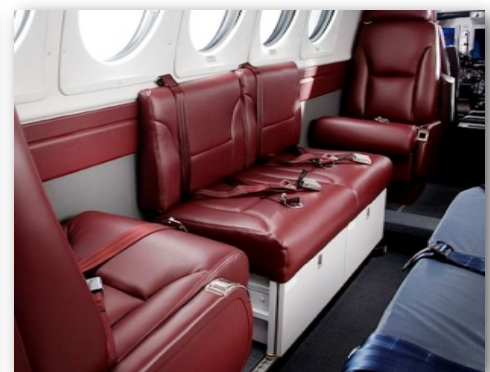

Learn more about Avfab's comprehensive line
of King Air products & services at

www.AvFab.com

Aviation Fabricators

805 North Forth Street

Clinton, MO 64735

(660) 885-8317

www.AvFab.com