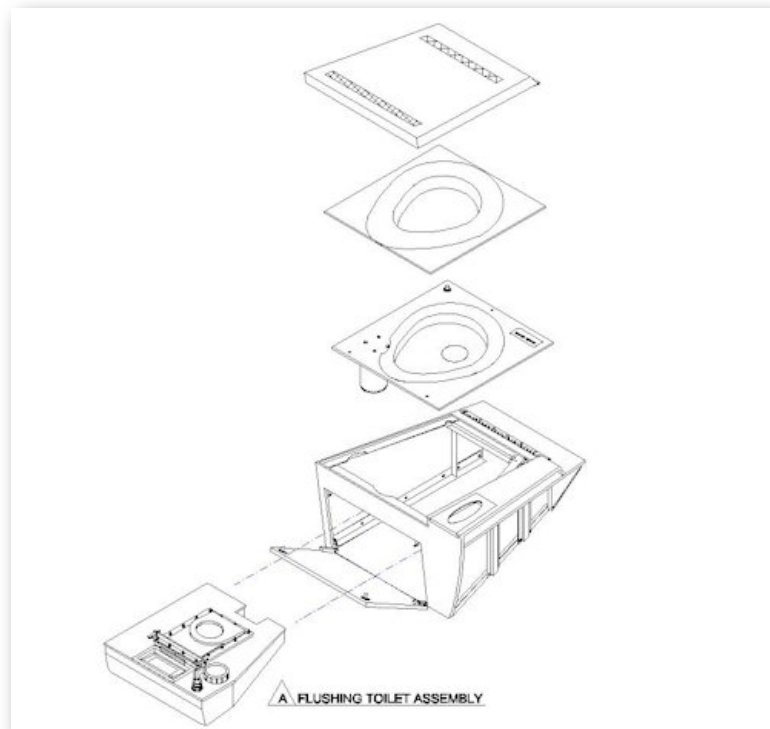

Aft Toilets

Toilet Specs

Part Number: 32-0328K

Model: 200

Description: Toilet features electric flushing unit and is approved for belted passenger taxi, takeoff, and landing.

Options: Laminate.

Features: Includes Toilet Cabinet, Installation Kit, and Electric Monogram Flushing Unit, Life Vest Compartment, Tissue Holder, Placards, and Restraint System.

**Life Vest Storage
& Tissue Dispenser**

**Heavy Duty Monogram
Flushing Unit**

**Front Access Panel Allows For
Easy Tank Removal**

Toilet Installation Drawings

King Air Toilet Installation

32-0328K above shown with Mounting Hardware, Placards, Life Vest, and Restraint System.