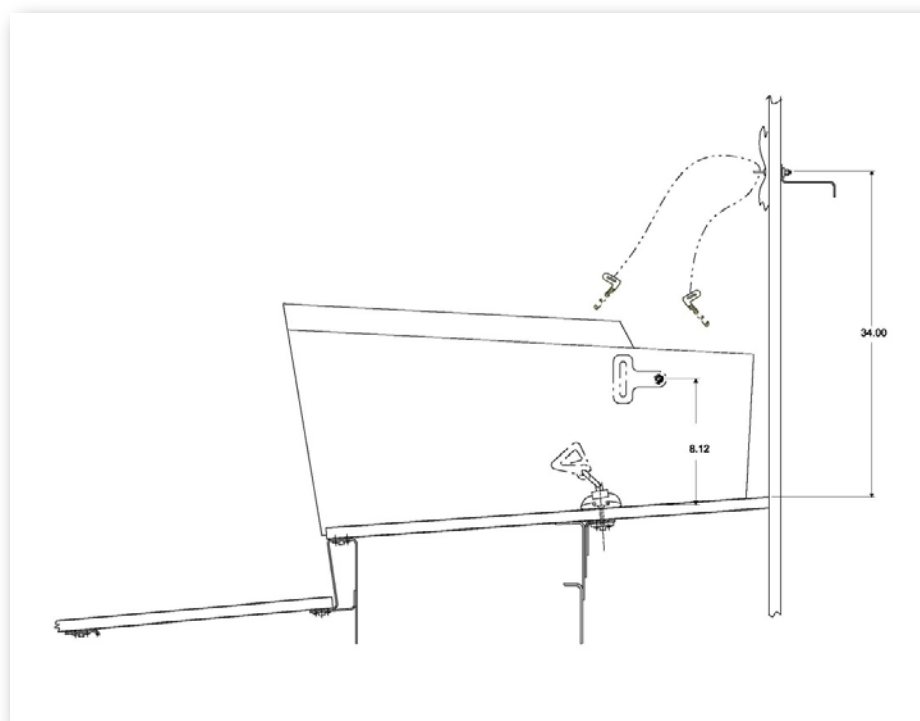

**Life Vest Storage
& Tissue Dispenser**

**Heavy Duty Monogram
Flushing Unit**

**Front Access Panel Allows For
Easy Tank Removal**

Toilet Installation Drawings

King Air Toilet Installation

32-0328K above shown with Mounting Hardware, Placards, Life Vest, and Restraint System.