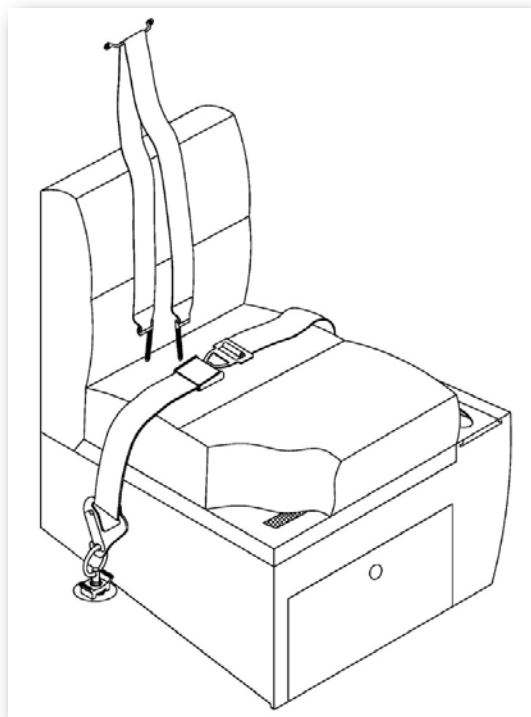

**Life Vest Storage
& Tissue Dispenser**

**Heavy Duty Monogram
Flushing Unit**

**Front Access Panel Allows For
Easy Tank Removal**

Toilet Installation Drawings

King Air Toilet Installation

32-0328K above shown with Mounting Hardware, Placards, Life Vest, and Restraint System.