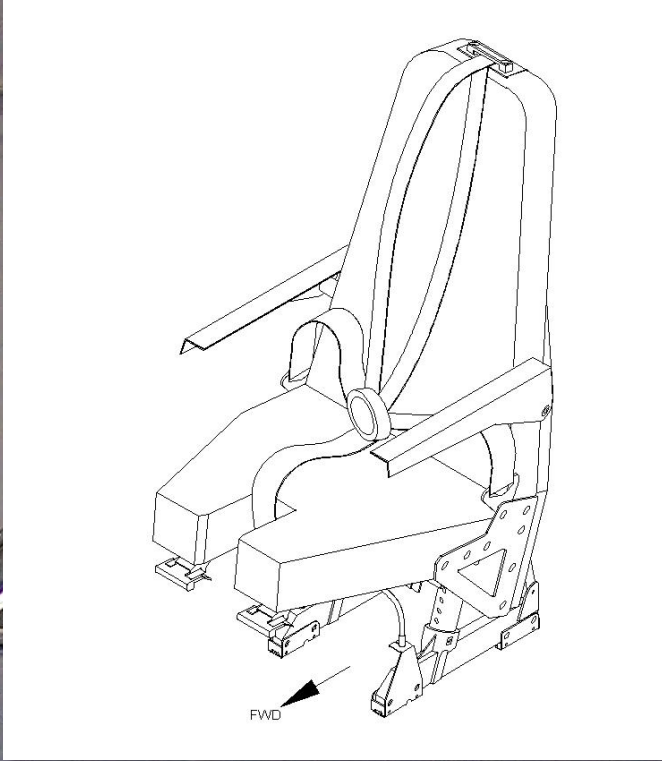

Intelligence, Surveillance & Reconnaissance

Operator Seats

Operator Seat Details

Part Number: 32-0393

Description: AvFab has invested considerable attention toward supporting Special Missions and Intelligence, Surveillance and Reconnaissance (ISR) aircraft seating needs. Our robust ISR Operator seat is now operational in the U.S. Air Force T1A "Jayhawk"

Options: Stowable Armrests

Features: AvFab's Operator Seat provides a robust design that is well-suited for the demanding requirements of any ISR theater, while weighing in at only 32.5 pounds. Maximum operator comfort is ensured from design features that include vertical seat adjustment of 3" and fore-aft floor tracking is controlled via a convenient hand levers, 5-point restraint system, and optional stowable arm rests,

Description: AvFab's latest ISR Operator seat is specifically designed for Beechcraft King Air series Special Missions aircraft.

Options: Upholstery

Features: AvFab's King Air Operator Seat provides a proven design that is well-suited for the demanding requirements of any ISR theater, while weighing in at only 33.0 pounds. Maximum operator comfort is ensured from design features that include vertical seat adjustment of 3" and fore-aft floor tracking controlled via a convenient hand levers, 5-point restraint system, standard stowable arm rests, and rollers on the leg frame to ease movement when making seat track adjustments.

Approvals: FAA STC SA01809WI

Installation: Easily installs in OEM seat tracks. No special tools or equipment required.

Lead Time: Contact AvFab for current lead times.

WE ARE MISSION READY!

Operator Seat Line Drawings