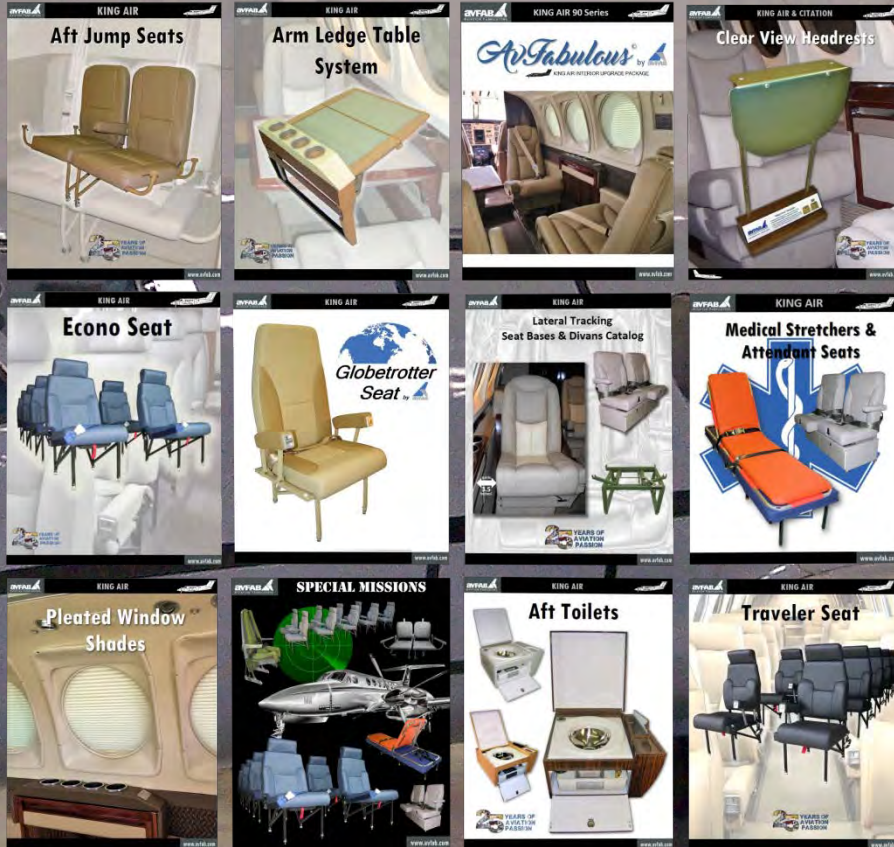

Learn more about Avfab's comprehensive line
of Special Missions products & services at
www.AvFab.com

Aviation Fabricators
805 North Fourth Street
Clinton, MO 64735
(660) 885-8317