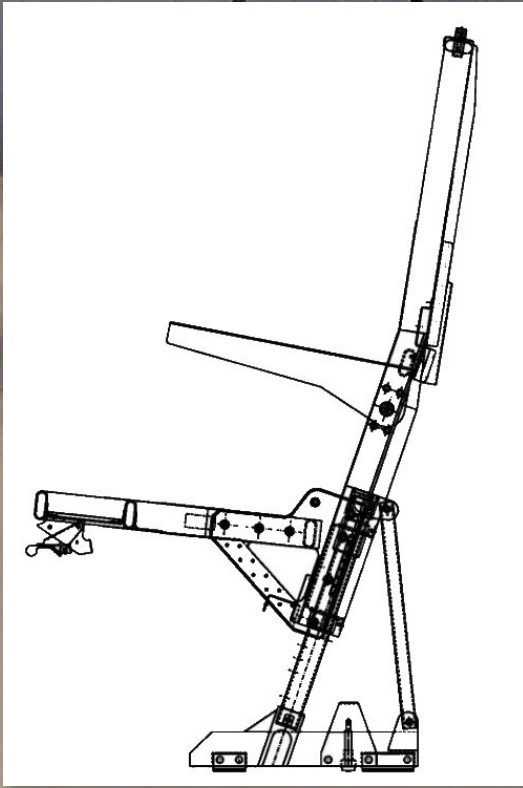

Intelligence, Surveillance & Reconnaissance

Operator Seats

Operator Seat Details

Part Number: 32-0393

Description: AvFab has invested considerable attention toward supporting Special Missions and Intelligence, Surveillance and Reconnaissance (ISR) aircraft seating needs. Our robust ISR Operator seat is now operational in the U.S. Air Force T1A "Jayhawk"

Options: Stowable Armrests

Features: AvFab's Operator Seat provides a robust design that is well-suited for the demanding requirements of any ISR theater, while weighing in at only 32.5 pounds. Maximum operator comfort is ensured from design features that include vertical seat adjustment of 3" and fore-aft floor tracking is controlled via a convenient hand levers, 5-point restraint system, and optional stowable arm rests,

Description: AvFab's latest ISR Operator seat is specifically designed for Beechcraft King Air series Special Missions aircraft.

Options: Upholstery

Features: AvFab's King Air Operator Seat provides a proven design that is well-suited for the demanding requirements of any ISR theater, while weighing in at only 33.0 pounds. Maximum operator comfort is ensured from design features that include vertical seat adjustment of 3" and fore-aft floor tracking controlled via a convenient hand levers, 5-point restraint system, standard stowable arm rests, and rollers on the leg frame to ease movement when making seat track adjustments.

Approvals: FAA STC SA01809WI

Installation: Easily installs in OEM seat tracks. No special tools or equipment required.

Lead Time: Contact AvFab for current lead times.

WE ARE MISSION READY!

Operator Seat Line Drawings