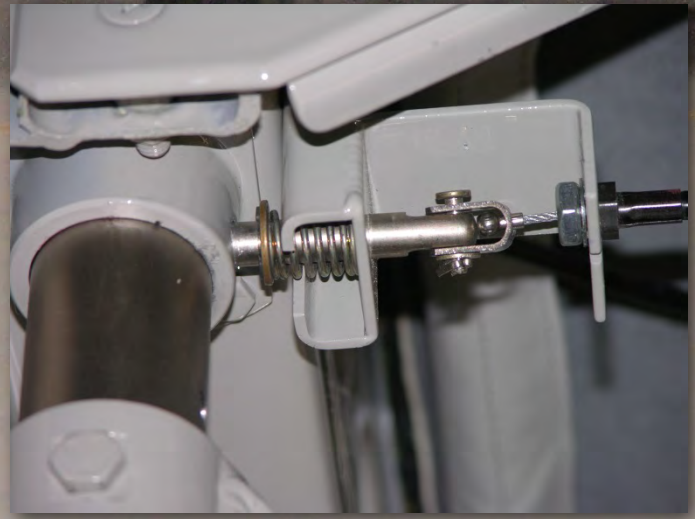

Options: Stowable Armrests

Features: AvFab's Operator Seat provides a robust design that is well-suited for the demanding requirements of any ISR theater, while weighing in at only 32.5 pounds. Maximum operator comfort is ensured from design features that include vertical seat adjustment of 3" and fore-aft floor tracking is controlled via a convenient hand levers, 5-point restraint system, and optional stowable arm rests,

Description: AvFab's latest ISR Operator seat is specifically designed for Beechcraft King Air series Special Missions aircraft.

Options: Upholstery

Features: AvFab's King Air Operator Seat provides a proven design that is well-suited for the demanding requirements of any ISR theater, while weighing in at only 33.0 pounds. Maximum operator comfort is ensured from design features that include vertical seat adjustment of 3" and fore-aft floor tracking controlled via a convenient hand levers, 5-point restraint system, standard stowable arm rests, and rollers on the leg frame to ease movement when making seat track adjustments.

Approvals: FAA STC SA01809WI

Installation: Easily installs in OEM seat tracks. No special tools or equipment required.

Lead Time: Contact AvFab for current lead times.

WE ARE MISSION READY!

Operator Seat Line Drawings