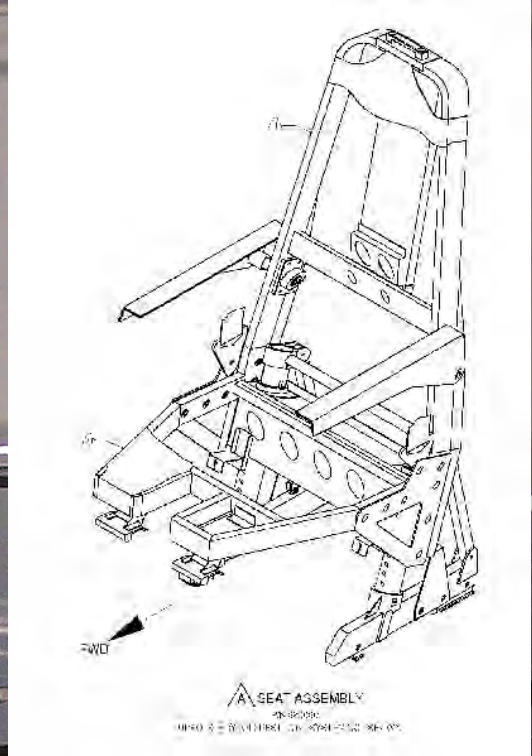

Intelligence, Surveillance & Reconnaissance

Operator Seats

Operator Seat Details

Part Number: 32-0393

Description: AvFab has invested considerable attention toward supporting Special Missions and Intelligence, Surveillance and Reconnaissance (ISR) aircraft seating needs. Our robust ISR Operator seat is now operational in the U.S. Air Force T1A "Jayhawk"

Options: Stowable Armrests

Features: AvFab's Operator Seat provides a robust design that is well-suited for the demanding requirements of any ISR theater, while weighing in at only 32.5 pounds. Maximum operator comfort is ensured from design features that include vertical seat adjustment of 3" and fore-aft floor tracking is controlled via a convenient hand levers, 5-point restraint system, and optional stowable arm rests,

Description: AvFab's latest ISR Operator seat is specifically designed for Beechcraft King Air series Special Missions aircraft.

Options: Upholstery

Features: AvFab's King Air Operator Seat provides a proven design that is well-suited for the demanding requirements of any ISR theater, while weighing in at only 33.0 pounds. Maximum operator comfort is ensured from design features that include vertical seat adjustment of 3" and fore-aft floor tracking controlled via a convenient hand levers, 5-point restraint system, standard stowable arm rests, and rollers on the leg frame to ease movement when making seat track adjustments.

Approvals: FAA STC SA01809WI

Installation: Easily installs in OEM seat tracks. No special tools or equipment required.

Lead Time: Contact AvFab for current lead times.

WE ARE MISSION READY!

Operator Seat Line Drawings