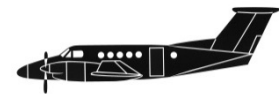

Part Number: 32-0397

Description: AvFab's latest ISR Operator seat is specifically designed for Beechcraft King Air series Special Missions aircraft.

Options: Upholstery

Features: AvFab's King Air Operator Seat provides a proven design that is well-suited for the demanding requirements of any ISR theater, while weighing in at only 33.0 pounds. Maximum operator comfort is ensured from design features that include vertical seat adjustment of 3" and fore-aft floor tracking controlled via a convenient hand levers, 5-point restraint system, standard stowable arm rests, and rollers on the leg frame to ease movement when making seat track adjustments.

Approvals: FAA STC SA01809WI

Installation: Easily installs in OEM seat tracks. No special tools or equipment required.

Lead Time: Contact AvFab for current lead times.