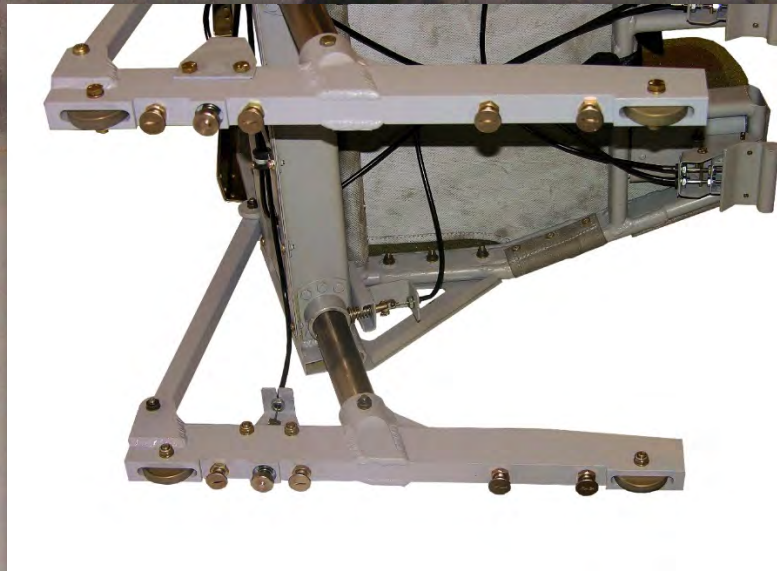

Intelligence, Surveillance & Reconnaissance

Operator Seats

Operator Seat Details

Part Number: 32-0393

Description: AvFab has invested considerable attention toward supporting Special Missions and Intelligence, Surveillance and Reconnaissance (ISR) aircraft seating needs. Our robust ISR Operator seat is now operational in the U.S. Air Force T1A "Jayhawk"

Options: Stowable Armrests

Features: AvFab's Operator Seat provides a robust design that is well-suited for the demanding requirements of any ISR theater, while weighing in at only 32.5 pounds. Maximum operator comfort is ensured from design features that include vertical seat adjustment of 3" and fore-aft floor tracking is controlled via a convenient hand levers, 5-point restraint system, and optional stowable arm rests,

Description: AvFab's latest ISR Operator seat is specifically designed for Beechcraft King Air series Special Missions aircraft.

Options: Upholstery

Features: AvFab's King Air Operator Seat provides a proven design that is well-suited for the demanding requirements of any ISR theater, while weighing in at only 33.0 pounds. Maximum operator comfort is ensured from design features that include vertical seat adjustment of 3" and fore-aft floor tracking controlled via a convenient hand levers, 5-point restraint system, standard stowable arm rests, and rollers on the leg frame to ease movement when making seat track adjustments.

Approvals: FAA STC SA01809WI

Installation: Easily installs in OEM seat tracks. No special tools or equipment required.

Lead Time: Contact AvFab for current lead times.

WE ARE MISSION READY!

Operator Seat Line Drawings