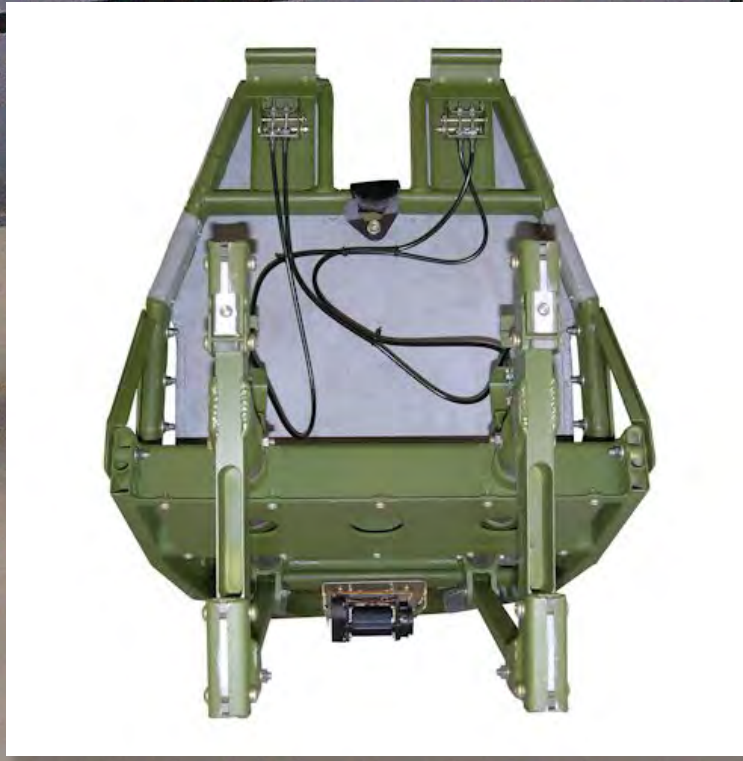

Intelligence, Surveillance & Reconnaissance

Operator Seats

Operator Seat Details

Part Number: 32-0393

Description: AvFab has invested considerable attention toward supporting Special Missions and Intelligence, Surveillance and Reconnaissance (ISR) aircraft seating needs. Our robust ISR Operator seat is now operational in the U.S. Air Force T1A "Jayhawk"

Options: Stowable Armrests

Features: AvFab's Operator Seat provides a robust design that is well-suited for the demanding requirements of any ISR theater, while weighing in at only 32.5 pounds. Maximum operator comfort is ensured from design features that include vertical seat adjustment of 3" and fore-aft floor tracking is controlled via a convenient hand levers, 5-point restraint system, and optional stowable arm rests,

Approvals: Requires 8110-3 Field Approval

Installation: Easily installs in OEM Brownline seat tracks. No special tools or equipment required.

Lead Time: Contact AvFab for current lead times.

Part Number: 32-0397

Description: AvFab's latest ISR Operator seat is specifically designed for Beechcraft King Air series Special Missions aircraft.

Options: Upholstery

Features: AvFab's King Air Operator Seat provides a proven design that is well-suited for the demanding requirements of any ISR theater, while weighing in at only 33.0 pounds. Maximum operator comfort is ensured from design features that include vertical seat adjustment of 3" and fore-aft floor tracking controlled via a convenient hand levers, 5-point restraint system, standard stowable arm rests, and rollers on the leg frame to ease movement when making seat track adjustments.